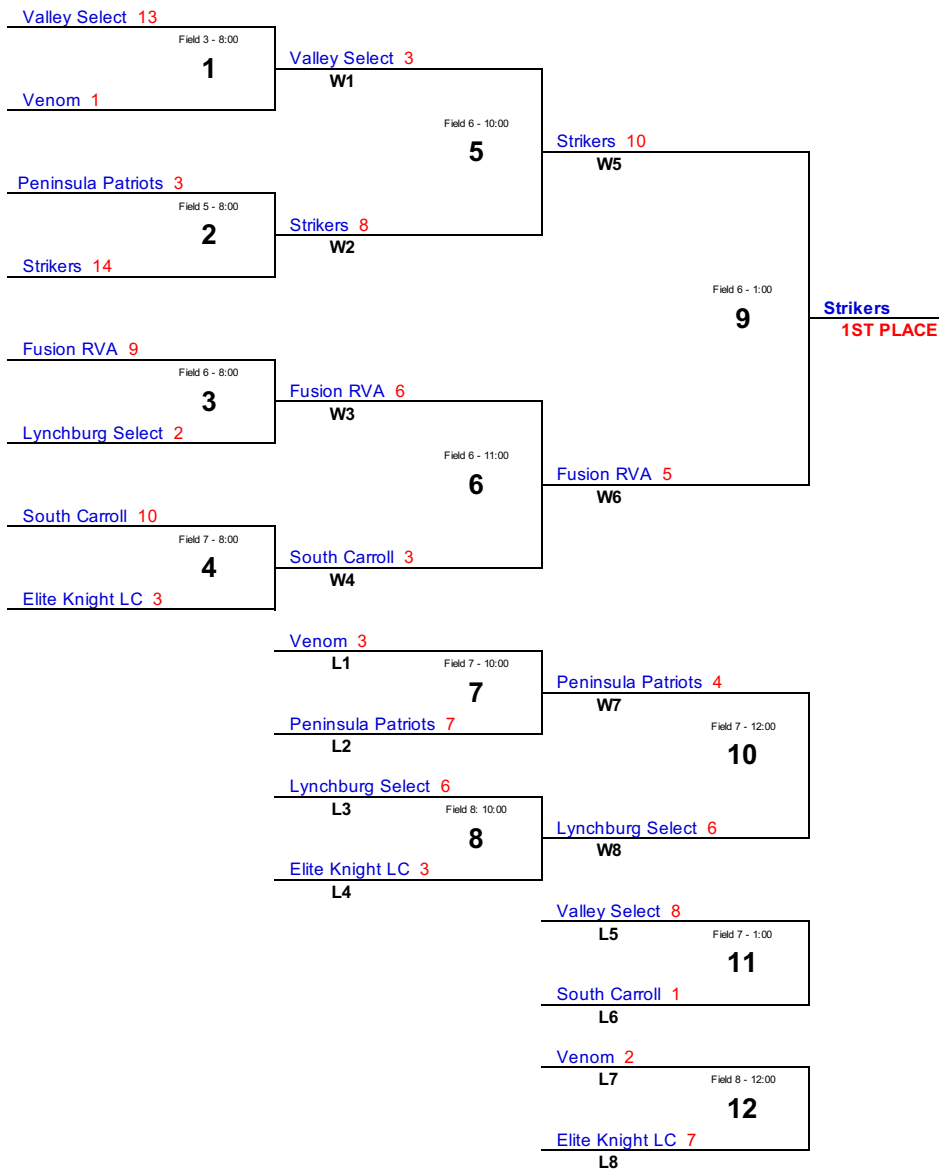

MDX-Revolution Blue 4  
 Field 10 - 9:00  
**2**  
 Valley Select 2027 17

Strikers 12  
 Field 10 - 1:00  
**6**  
 MDX-Revolution Blue 3

Fall Line LC 18  
 Field 9 - 11:00  
**3**  
 Richmond Ruckus 5

Lynchburg Select 7  
 1st FL, LS, RR  
 Field 9 - 3:00  
**7**  
 Valley Select 2027 12  
 1st M, S, VS

**Valley Select 2027  
 1ST PLACE**

Valley Select 2027 12  
 Field 10 - 11:00  
**4**  
 Strikers 4

Fall Line LC 13  
 2nd FL, LS, RR  
 Field 10 - 3:00  
**8**  
 Strikers 11  
 2nd M, S, VS

Richmond Ruckus 4  
 3rd FL, LS, RR  
 Field 11 - 3:00  
**9**  
 MDX-Revolution Blue 7  
 3rd M, S, VS

**2026 / 12U B DIVISION**

**2025 / 12U A DIVISION**

FCA Richmond 10  
Field 7 - 9:00  
**1**  
Fall Line LC 1

FCA Richmond 11  
Field 7 - 11:00  
**3**  
Fusion RVA 1

Hooville 0  
Field 6 - 2:00  
**5**  
FCA Richmond 1