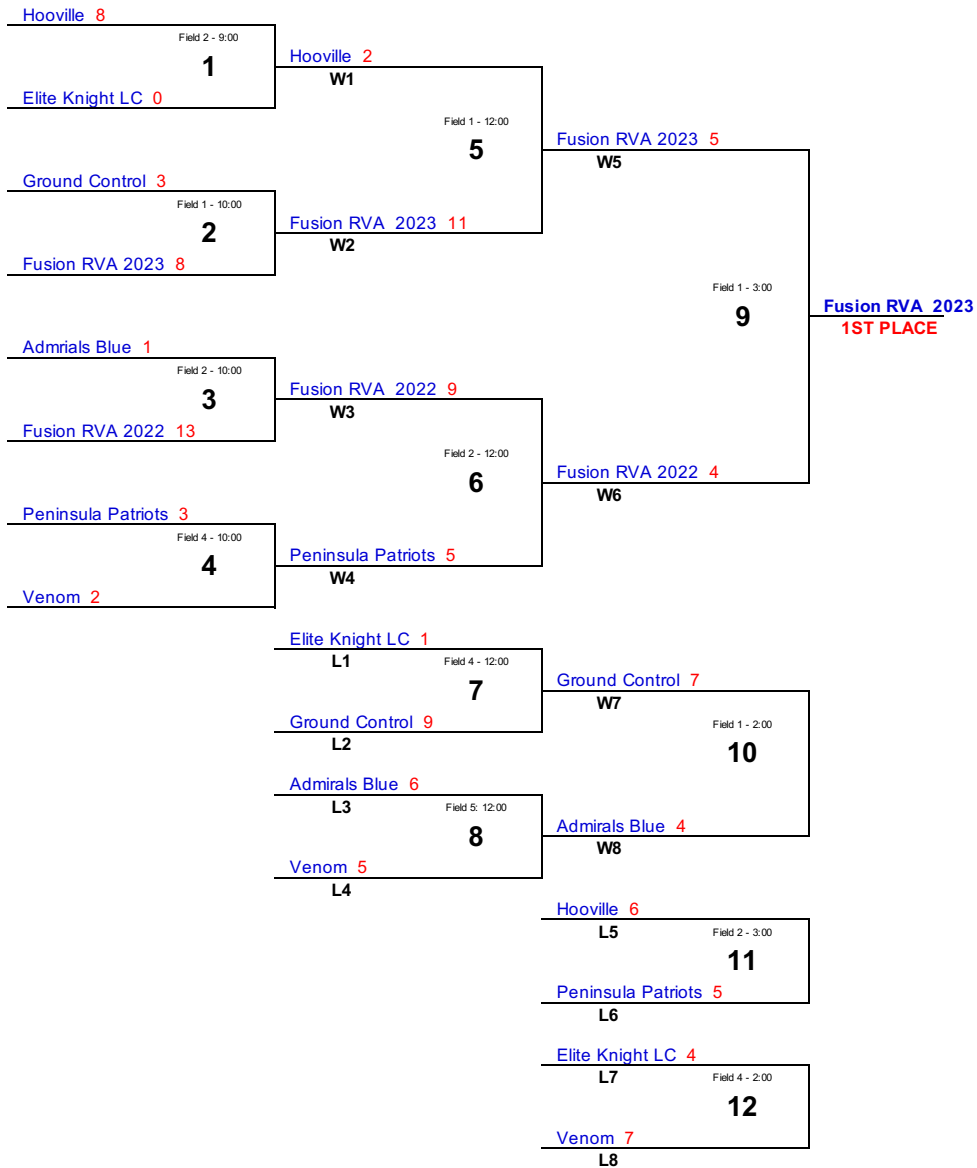

**2023 / 14U A DIVISION**

Hooville 3  
 Field 3 - 9:00  
**1**  
 Maryland Wild 10

Strikers 10  
 Field 2 - 1:00  
**5**  
 Maryland Wild 2

Lynchburg Select 6  
 Field 6 - 9:00  
**2**  
 Fall Line LC 4

Fall Line LC 7  
 Field 3 - 1:00  
**6**  
 Fusion RVA 5

Hooville 5  
 Field 2 - 11:00  
**3**  
 Strikers 10

Strikers 4  
 1st Ho, MW, St  
 Field 3 - 3:00  
**7**  
 Lynchburg Select 8  
 1st FL, Fu, LS

**Lynchburg Select  
 1ST PLACE**

Lynchburg Select 8  
 Field 3 - 11:00  
**4**  
 Fusion RVA 2

Maryland Wild 3  
 2nd Ho, MW, St  
 Field 5 - 3:00  
**8**  
 Fall Line LC 12  
 2nd FL, Fu, LS

Hooville 2  
 3rd Ho, MW, St  
 Field 6 - 3:00  
**9**  
 Fusion RVA 11  
 3rd FL, Fu, LS

**HS B DIVISION**