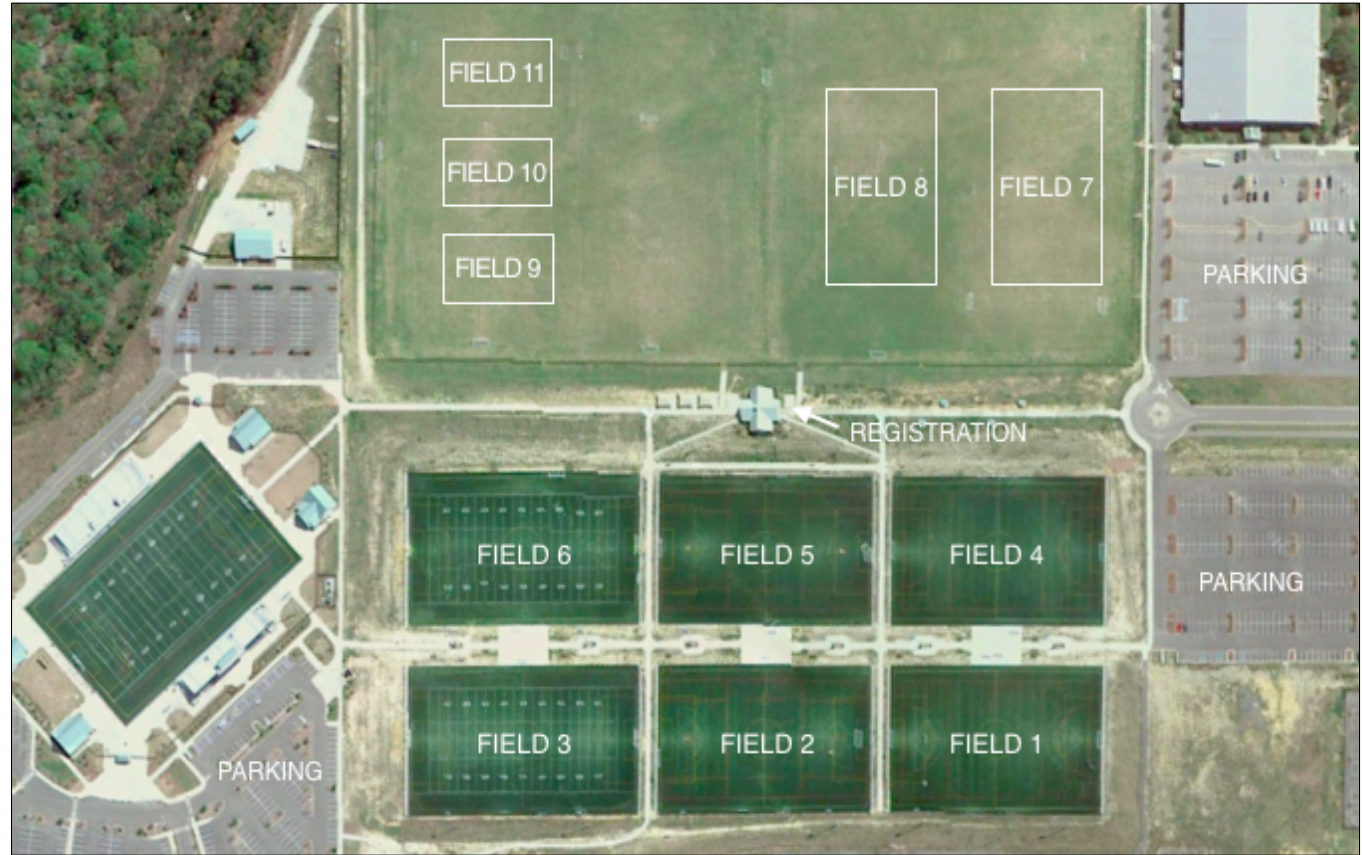

## 2019 FIELD MAP & SCHEDULE

### Facility Rules:

1. Pets must be leashed at all times and are not permitted within 50 feet of athletic fields or within any fenced athletic areas.
2. Tents and shade structures are allowed, but only outside of fenced athletic areas.
3. Fields have minimal seating. Spectators are welcome to bring portable chairs. Chairs are not permitted on the synthetic turf fields.
4. Smoking, including the use of E-cigarettes, is not permitted within 25 feet of fields.