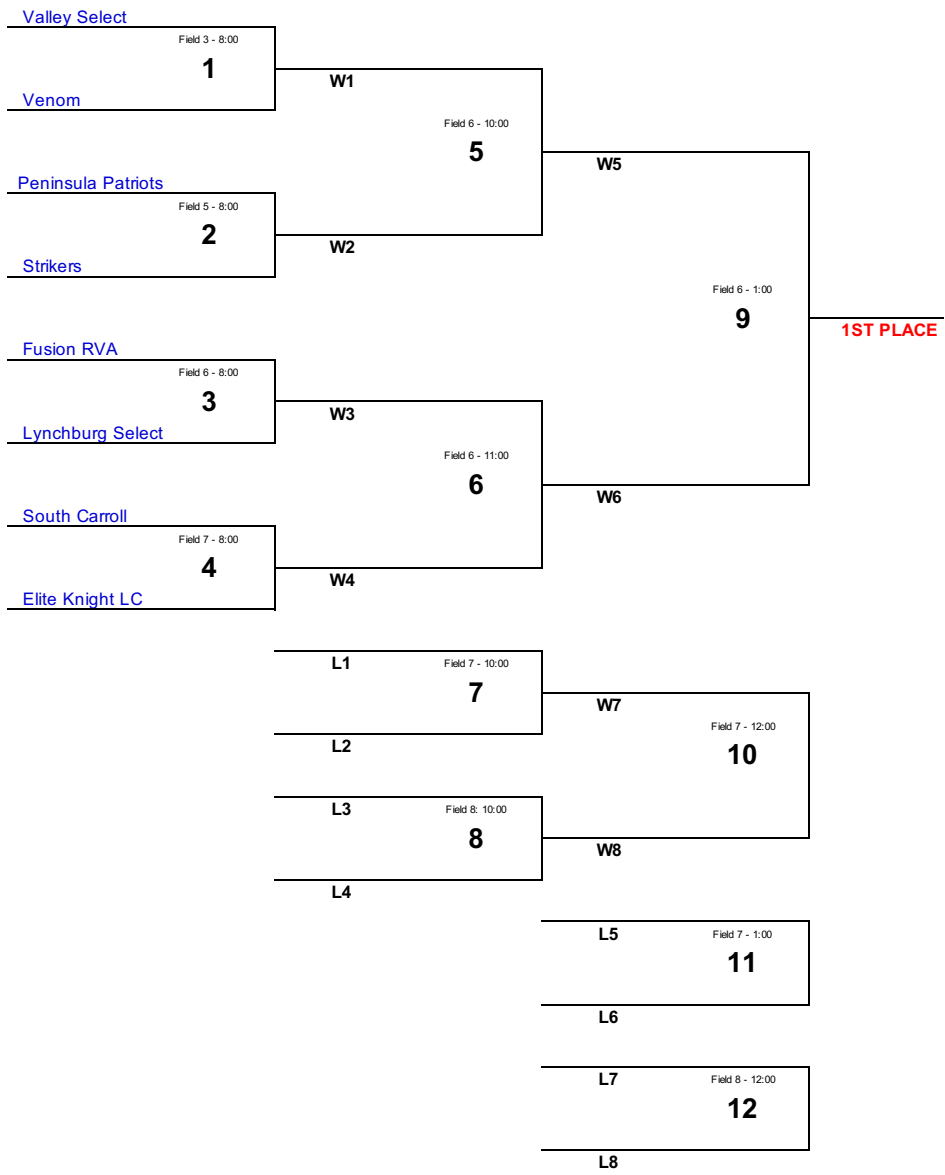

2026 / 12U B DIVISION