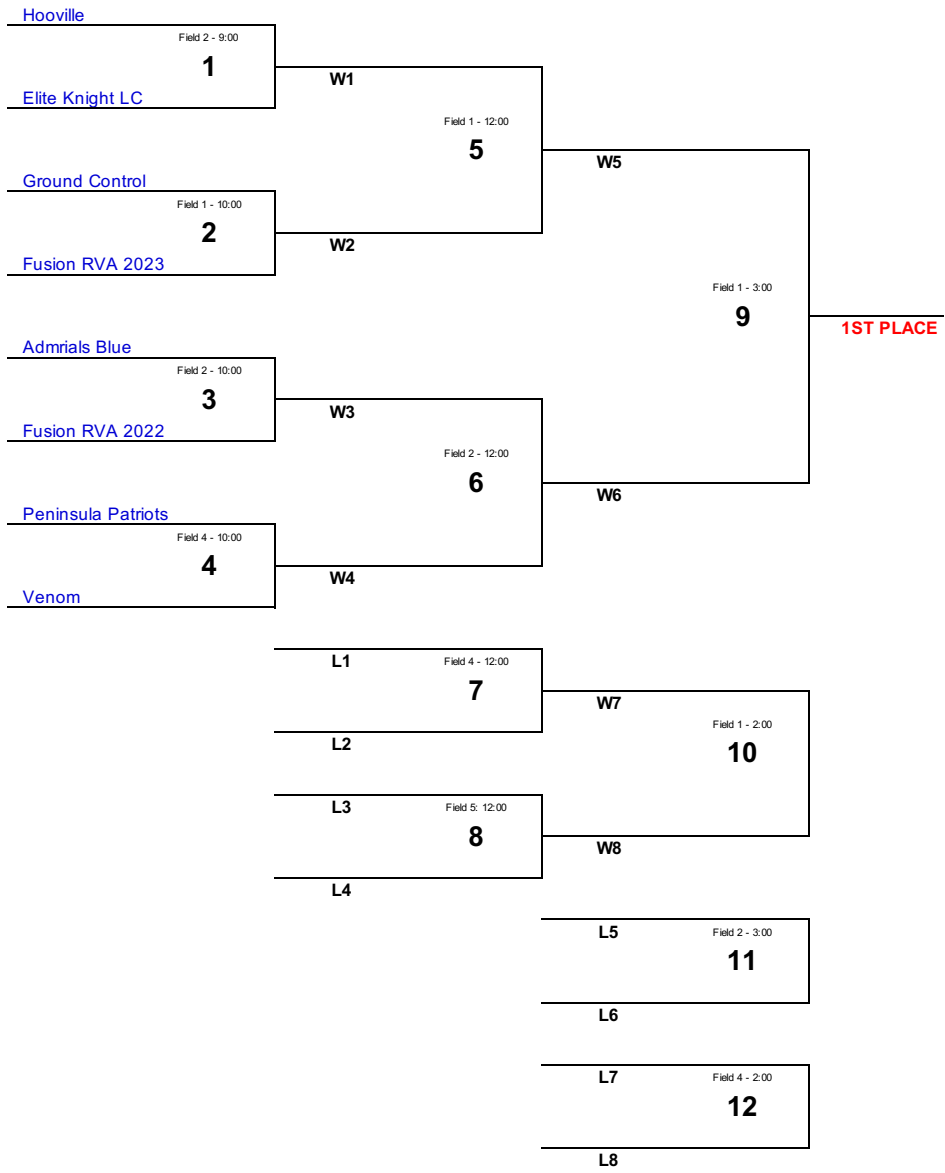

HS B DIVISION