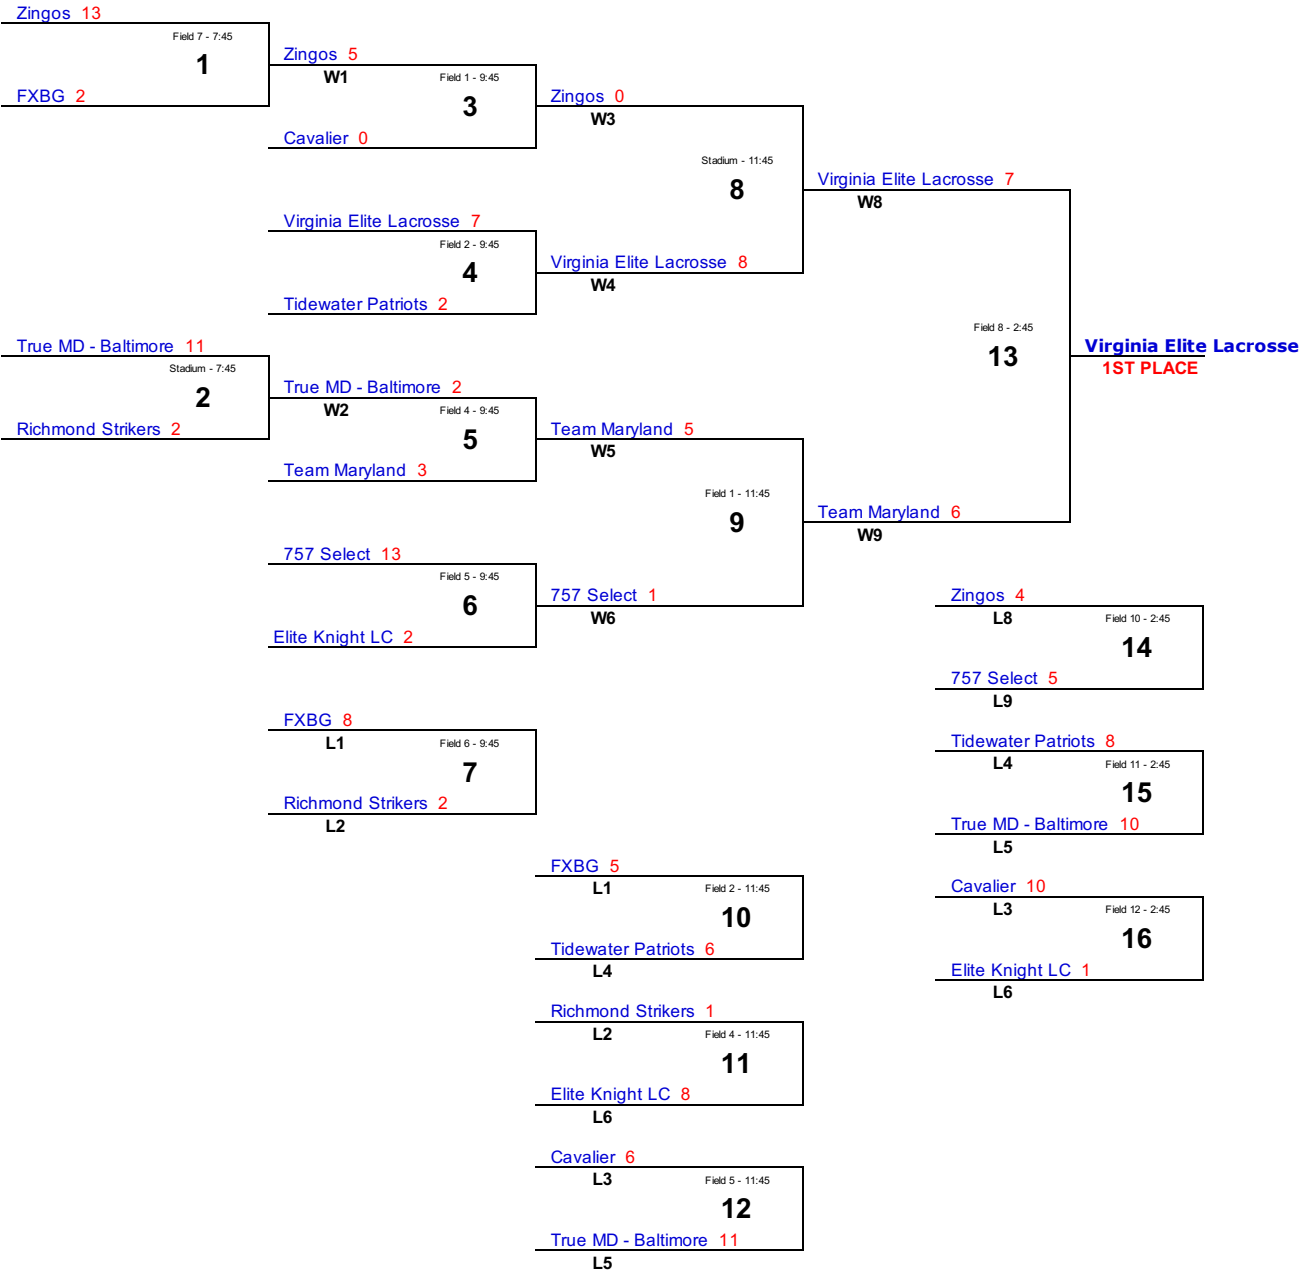

Sidewinders
1ST PLACE

Sidewinders 5
 Field 12 - 9:45
4
 Richmond Hawks 4

True MD - Annapolis 1
 2nd C, SR, TA
 Field 3 - 1:45
8
 Richmond Hawks 11
 2nd 757, RH, S

Shore Raiders 3
 3rd C, SR, TA
 Field 6 - 1:45
9
 757 Select 10
 3rd 757, RH, S

2026 DIVISION

2025 DIVISION

Hammers Elite 4	Field 1 - 8:45
1	
FXBG 3	

FXBG 5	Field 9 - 10:45
L1	2
True MD - Baltimore 2	

Hammers Select 1	Field 10 - 10:45
	3
Gorilla LC 10	

True MD - Eastern Shore 10	Field 11 - 10:45
	4
Shore Raiders 0	