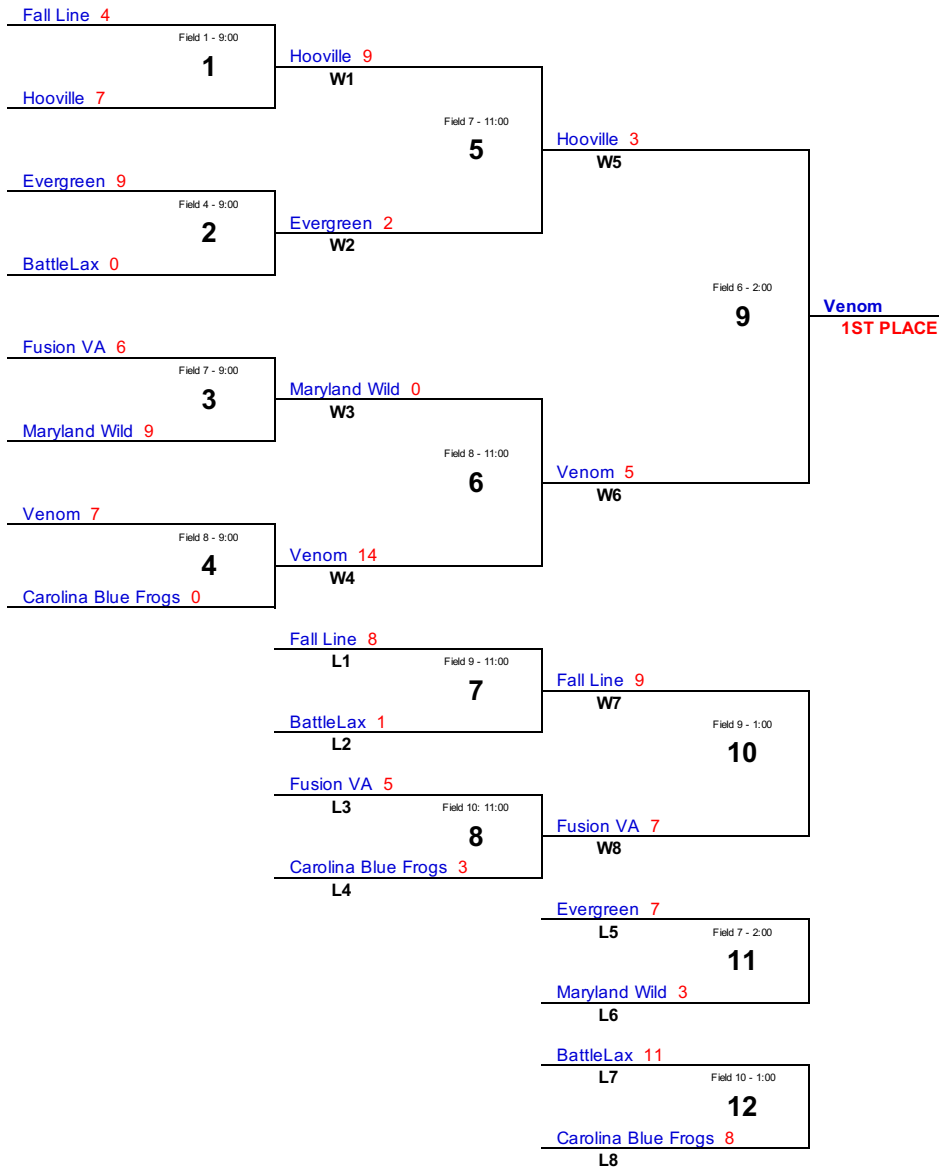

Elite Knight LC 5	W1	
-------------------	----	--

Fusion VA 8	L3	Field 4 - 12:00
7		
Carolina Blue Frogs 3	L4	

Fall Line 6	W5	
-------------	----	--

Venom 8	W6	Field 1 - 3:00
8		

Venom
1ST PLACE

VA Roughriders 5	L2	Field 3 - 2:00
9*		
Fusion VA 0	L3	

Shore Raiders 7	L5	Field 4 - 3:00
10*		
Elite Knight LC 4	L6	

*Should Game 10 be a rematch of Game 1, then L2 will play L6 in Game 9 and L5 will play L3 in Game 10

VA Roughriders 10	L2	Field 5 - 4:00
11		
Carolina Blue Frogs 1	L4	

2024 / U12 DIVISION

2023 / U13 DIVISION

2022 / U14 DIVISION

Maryland Wild 7	Field 5 - 8:00
1	
Fusion VA 6	

Fusion VA 11	Field 2 - 10:00
L1	2
SoMD Surge 0	

Peninsula Patriots 5	Field 5 - 10:00
L3	3
Elite Knight LC Navy 3	

Stafford Bandits 2	Field 10 - 10:00
L4	4
Evergreen 7	

Fusion VA 11	Field 3 - 12:00
W2	5

Peninsula Patriots 5	Field 3 - 3:00
W3	8

Evergreen 6	Field 6 - 12:00
W4	6

Maryland Wild 5	Field 10 - 12:00
W1	7

Elite Knight LC Navy 3	Field 10 - 12:00
L3	7
Stafford Bandits 7	