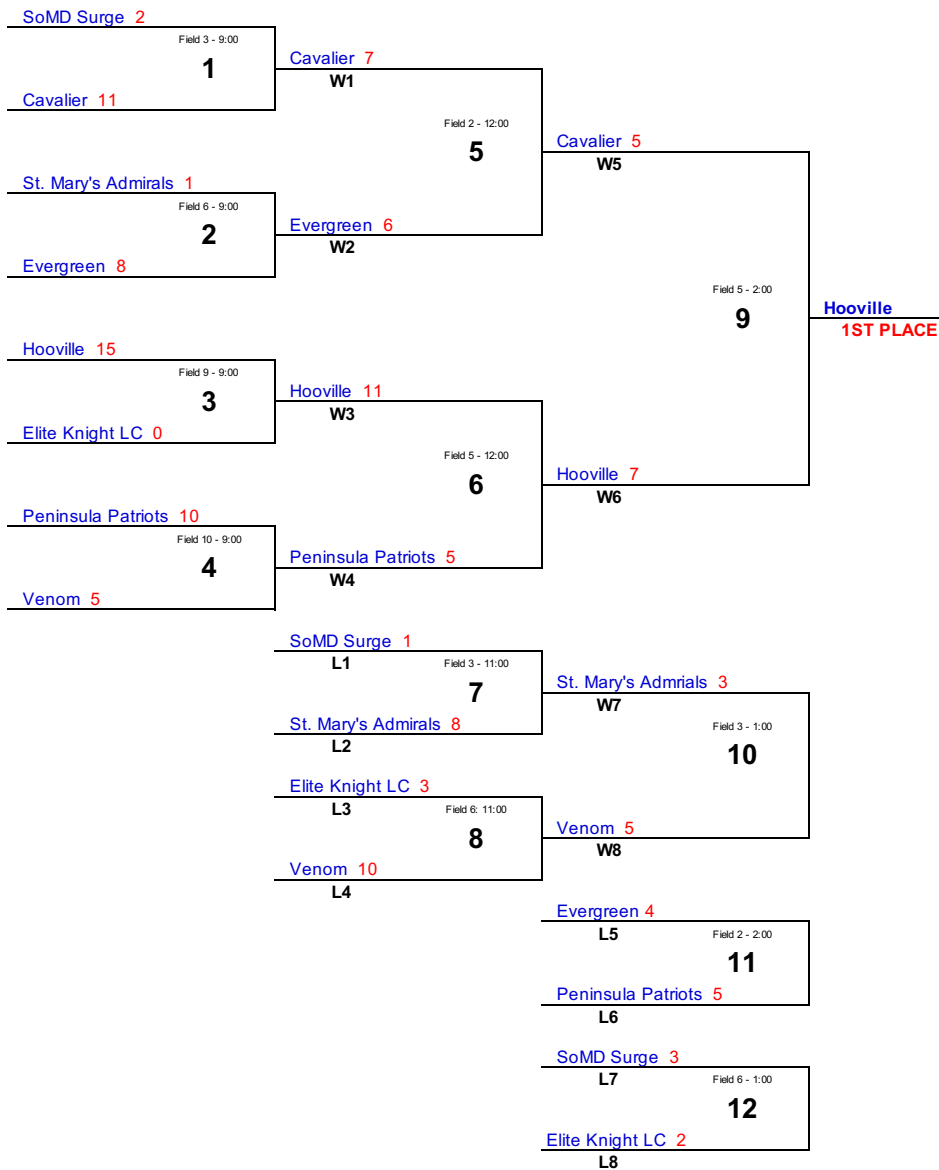

Stafford Bandits 2	Field 10 - 10:00
L4	4
Evergreen 7	

Fusion VA 11	Field 3 - 12:00
W2	5

Peninsula Patriots 5	Field 3 - 3:00
W3	8

Evergreen 6	Field 6 - 12:00
W4	6

Maryland Wild 5	Field 10 - 12:00
W1	7

Elite Knight LC Navy 3	Field 10 - 12:00
L3	7
Stafford Bandits 7	

Fusion VA 4	Field 3 - 3:00
W5	8

Evergreen 3	Field 3 - 3:00
W6	8

**Fusion VA
1ST PLACE**

SoMD Surge 3	Field 9 - 2:00
L2	9*
Elite Knight LC Navy 4	

Peninsula Patriots 2	Field 10 - 2:00
L5	10*
Maryland Wild 10	

*Should Game 10 be a rematch of Game 1, then L2 will play L6 in Game 9 and L5 will play L3 in Game 10

SoMD Surge 1	Field 2 - 4:00
L2	11
Stafford Bandits 10	

HS B DIVISION

HS A DIVISION

St. Mary's Admirals 6
 Field 2 - 9:00
1
 Evergreen 5

Evergreen 7
 Field 2 - 1:00
5
 Hooville 8

Elite Knight LC 2
 Field 5 - 9:00
2
 Peninsula Patriots 12

Elite Knight LC 4
 Field 5 - 1:00
6
 Bones Lax 6

Hooville 4
 Field 2 - 11:00
3
 St. Mary's Admirals 10