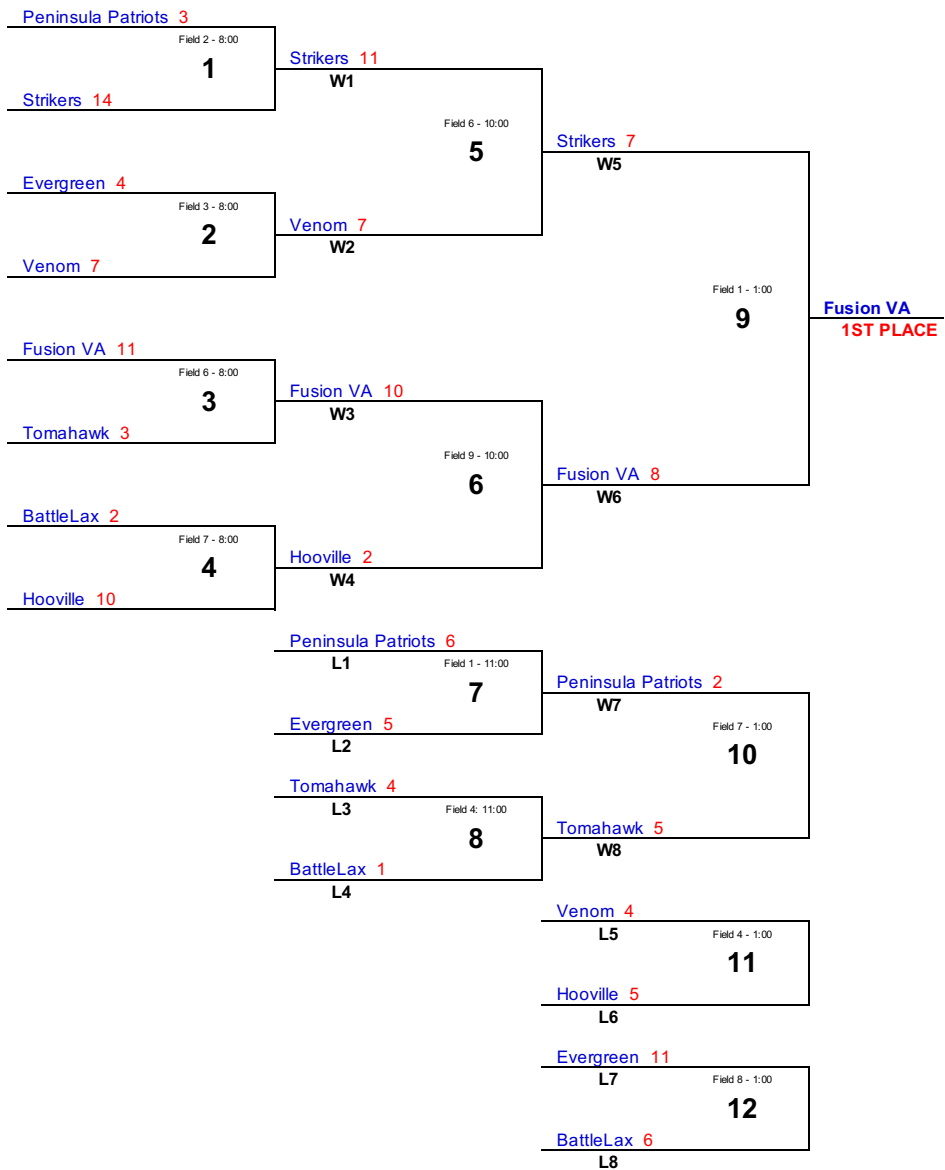

Fusion VA 6	Field 4 - 10:00
3	
Shore Raiders 7	

Venom 13	Field 7 - 10:00
4	
Carolina Blue Frogs 5	

Fall Line 10	W2	Field 7 - 12:00
5		

Shore Raiders 3	W3	
-----------------	----	--

Venom 7	W4	Field 9 - 12:00
6		

Elite Knight LC 5	W1	
-------------------	----	--

Fusion VA 8	L3	Field 4 - 12:00
7		
Carolina Blue Frogs 3	L4	

Fall Line 6	W5	
-------------	----	--

Venom 8	W6	Field 1 - 3:00
8		

Venom
1ST PLACE

VA Roughriders 5	L2	Field 3 - 2:00
9*		
Fusion VA 0	L3	

Shore Raiders 7	L5	Field 4 - 3:00
10*		
Elite Knight LC 4	L6	

*Should Game 10 be a rematch of Game 1, then L2 will play L6 in Game 9 and L5 will play L3 in Game 10

VA Roughriders 10	L2	Field 5 - 4:00
11		
Carolina Blue Frogs 1	L4	

2024 / U12 DIVISION

2023 / U13 DIVISION

2022 / U14 DIVISION

Maryland Wild 7	Field 5 - 8:00
1	
Fusion VA 6	

Fusion VA 11	Field 2 - 10:00
L1	2
SoMD Surge 0	

Peninsula Patriots 5	Field 5 - 10:00
L3	3
Elite Knight LC Navy 3	