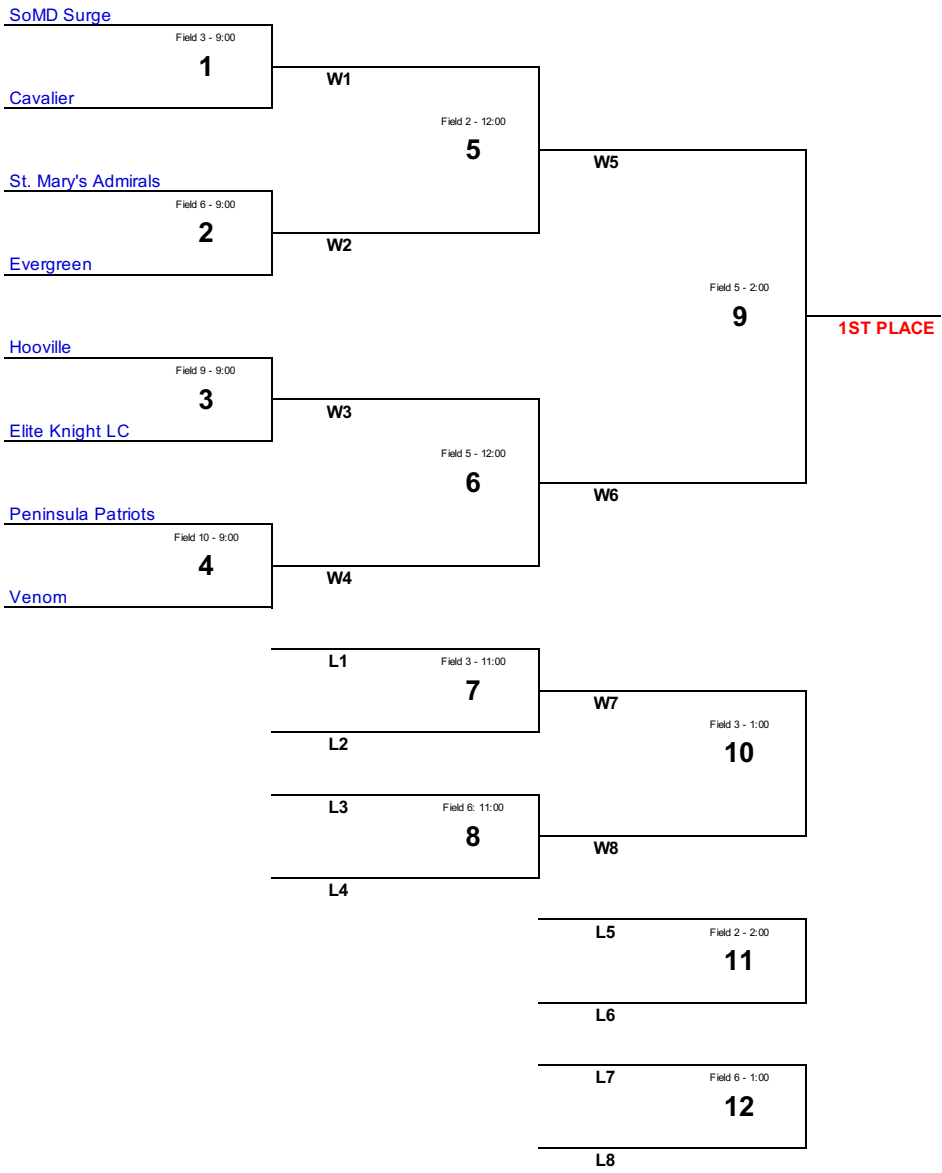

HS B DIVISION