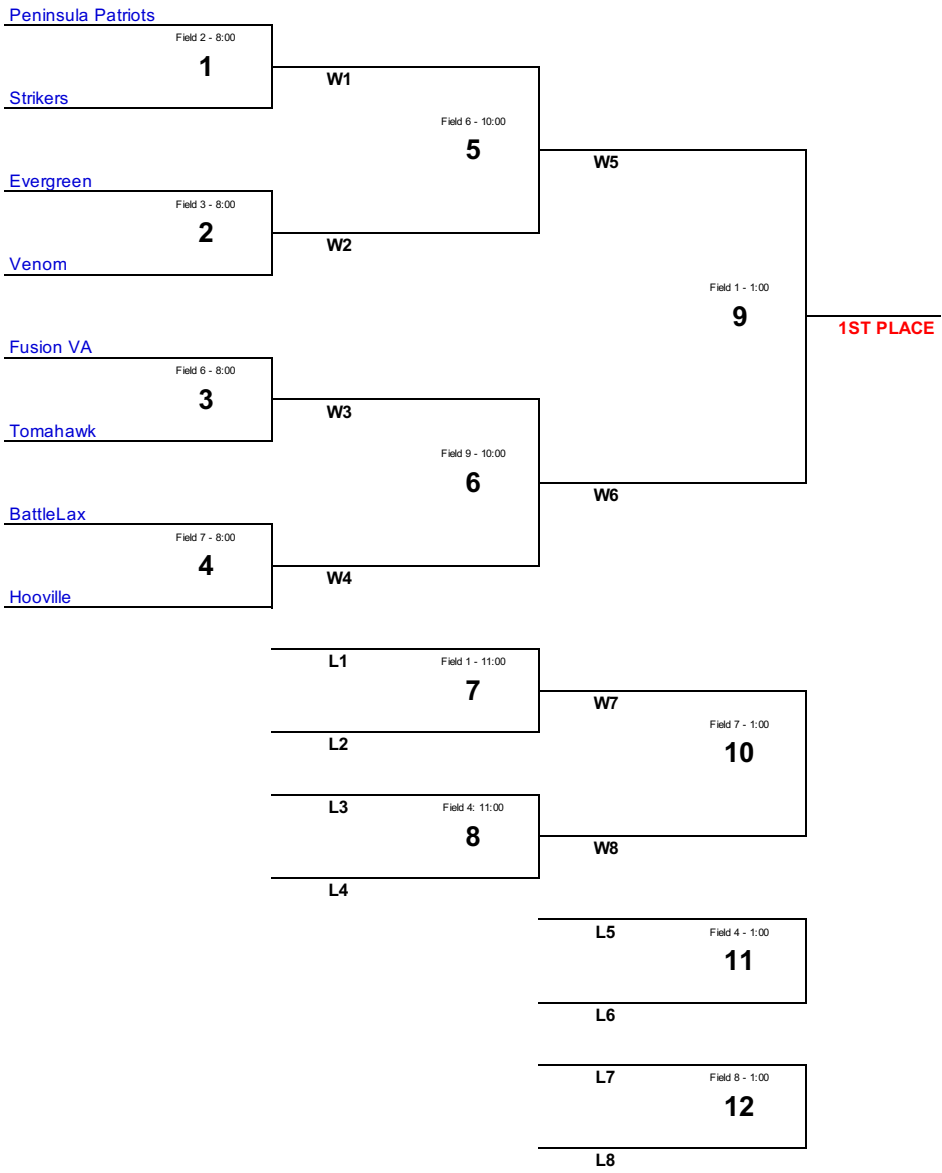

W3
 Field 9 - 12:00
6

W4
 Field 9 - 12:00
6

W1
 L3
 Field 4 - 12:00
7
 L4

W5
 Field 1 - 3:00
8
 W6

1ST PLACE

L2
 Field 3 - 2:00
9*
 L3

L5
 Field 4 - 3:00
10*
 L6

*Should Game 10 be a rematch of Game 1, then L2 will play L6 in Game 9 and L5 will play L3 in Game 10

L2
 Field 5 - 4:00
11
 L4

2024 / U12 DIVISION

2023 / U13 DIVISION

Fall Line

Field 1 - 9:00
1
 Hooville

Field 4 - 9:00
2
 BattleLax

Field 7 - 9:00
3
 Maryland Wild

Field 8 - 9:00
4
 Carolina Blue Frogs

W1
 Field 7 - 11:00
5
 W2

W3
 Field 8 - 11:00
6
 W4

L1
 Field 9 - 11:00
7
 L2

L3
 Field 10: 11:00
8
 L4

W5
 Field 6 - 2:00
9
 W6

W7
 Field 9 - 1:00
10
 W8

L5
 Field 7 - 2:00
11
 L6

L7
 Field 10 - 1:00
12
 L8