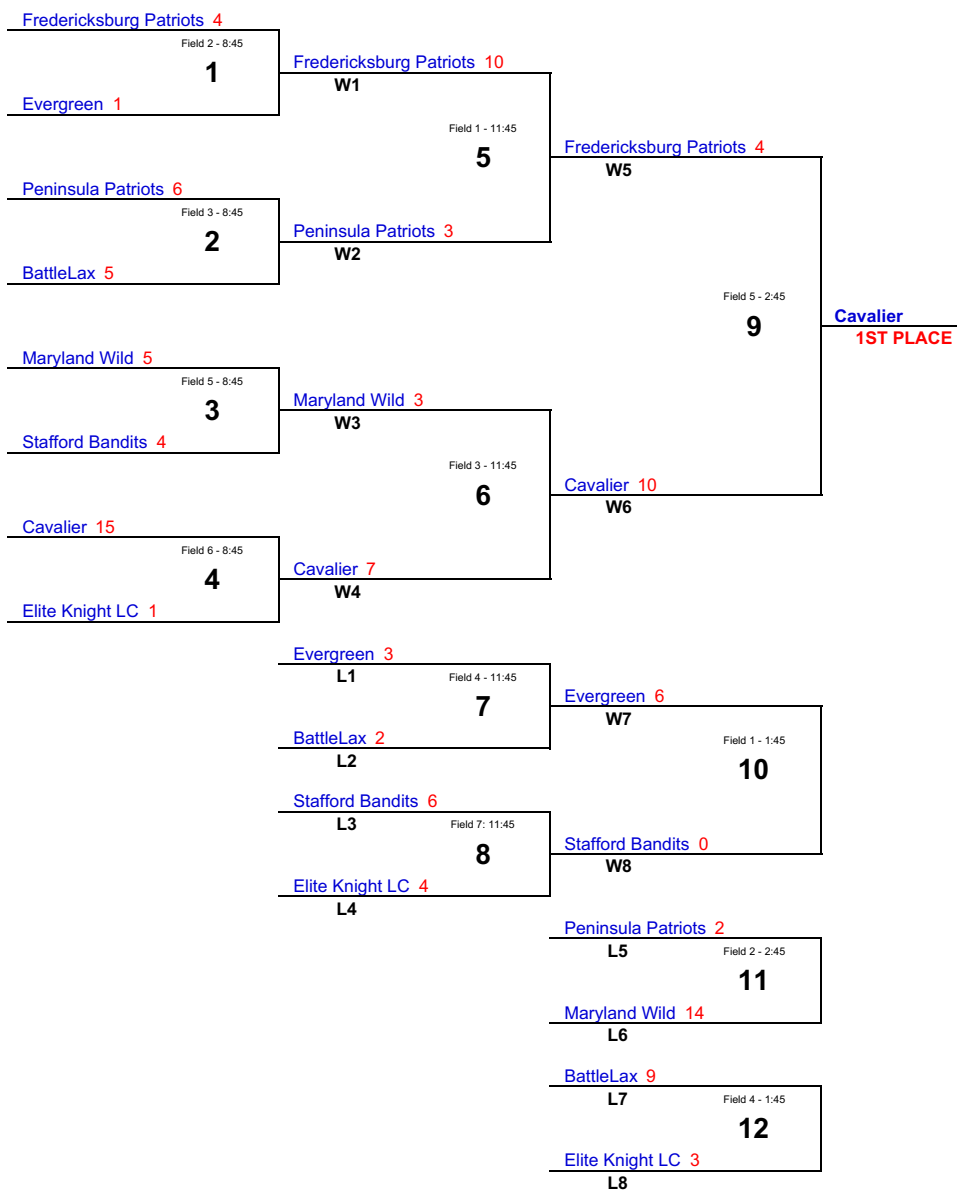

2022 / U15 DIVISION