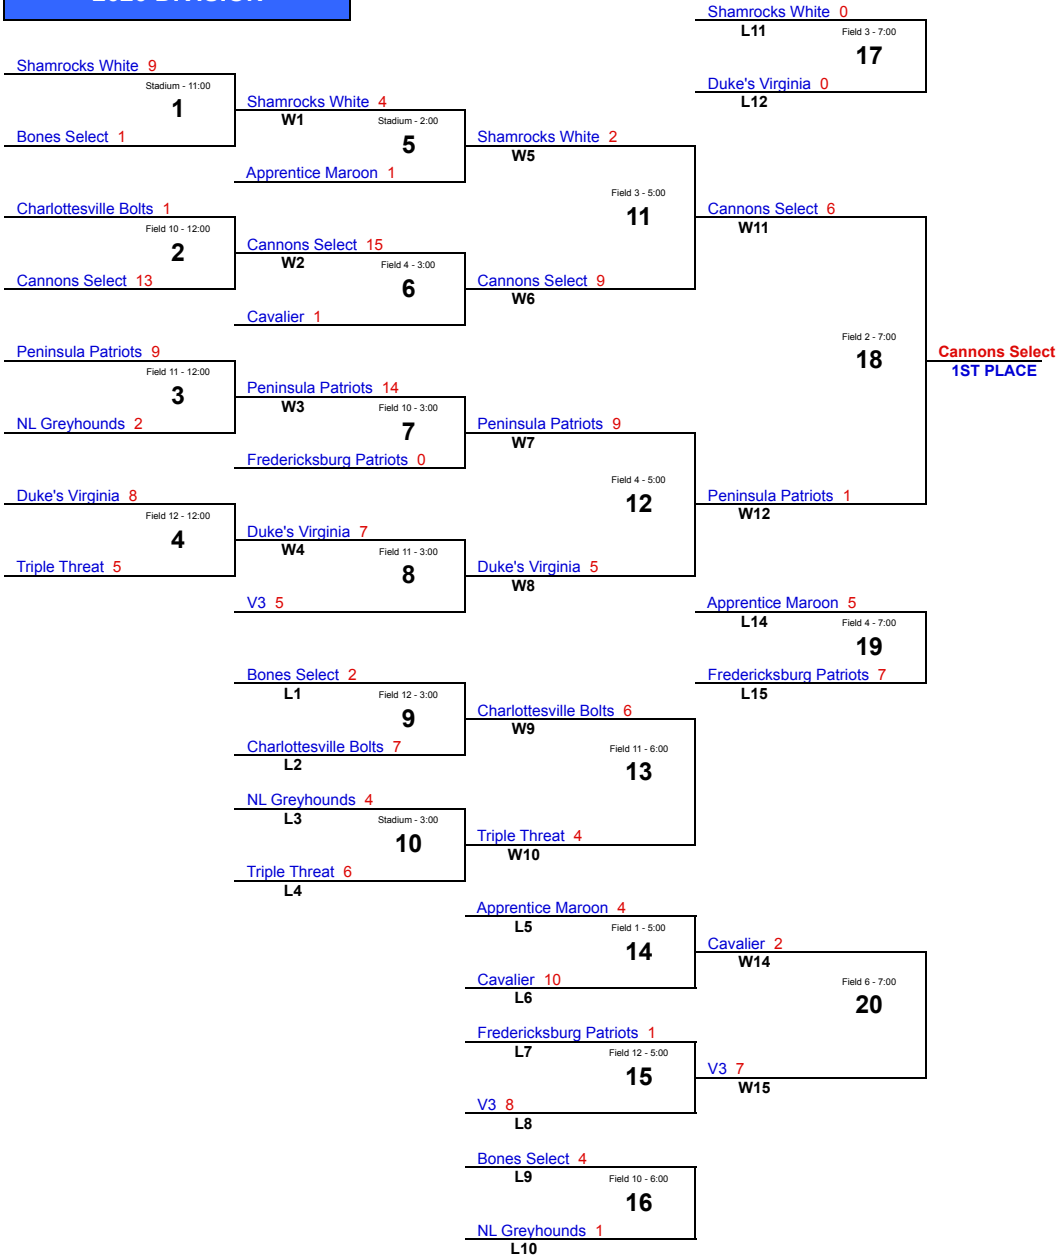

V3 0
Field 3 - 11:00
<b>3</b>
Peninsula Patriots 6

Shamrocks Green 6
Field 4 - 11:00
<b>4</b>
WLC 5

BattleLax 8
W2 Field 1 - 2:00
<b>5</b>
Peninsula Patriots 1
W3

Shamrocks Green 4
W4 Field 12 - 1:00
<b>6</b>
Chesapeake Storm 8
W1

V3 5
L3 Field 3 - 2:00
<b>7</b>
WLC 10
L4

BattleLax 5
W5 Stadium - 4:00
<b>8</b>
Chesapeake Storm 7
W6

**Chesapeake Storm  
1ST PLACE**

Seminole Select 13
L2 Field 8 - 4:00
<b>9*</b>
V3 1
L3

Peninsula Patriots 7
L5 Field 7 - 4:00
<b>10*</b>
Shamrocks Green 3
L6

\*Should Game 10 be a rematch of Game 1, then L2 will play L6 in Game 9 and L5 will play L3 in Game 10

Seminole Select 3
L2 Field 7 - 6:00
<b>11</b>
WLC 1
L4

**2020 DIVISION**

**JV DIVISION**

**VARSITY DIVISION**