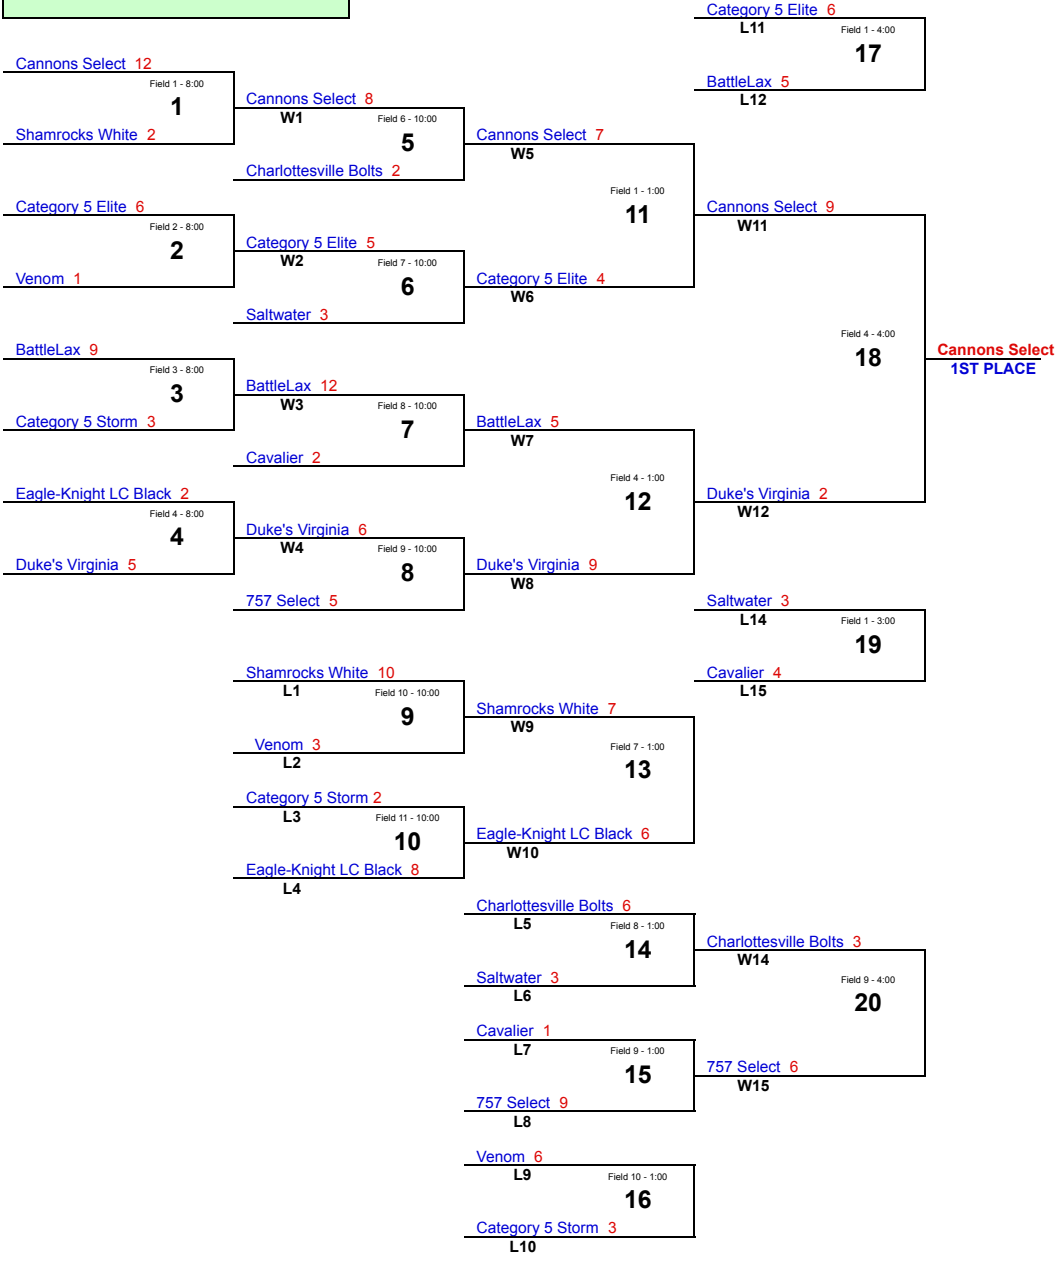

V3 0  
 Field 1 - 10:00  
**3**  
 Cannons Select 6

Seminole Select 3  
 Field 1 - 12:00  
**5**  
 V3 4

Cannons Select 8  
 1st CS, SS, V3 Field 5 - 2:00  
**7**  
 Saltwater 7  
 1st SB, SG, V

Cannons Select  
 1ST PLACE

Saltwater Blue 5  
 Field 6 - 8:00  
**2**  
 Shamrocks Green 2

Venom 5  
 Field 2 - 10:00  
**4**  
 Saltwater Blue 9

Shamrocks Green 8  
 Field 4 - 12:00  
**6**  
 Venom 5

V3 1  
 2nd CS, SS, V3 Field 2 - 2:00  
**8**  
 Shamrocks Green 11  
 2nd SB, SG, V

Seminole Select 3  
 3rd CS, SS, V3 Field 4 - 2:00  
**9**  
 Venom 13  
 3rd SB, SG, V

**2022 DIVISION**

**2021 DIVISION**

Seminole Select 2
Field 1 - 9:00
<b>1</b>
Chesapeake Storm 5

Seminole Select 8
L1 Field 1 - 11:00
<b>2</b>
BattleLax 10