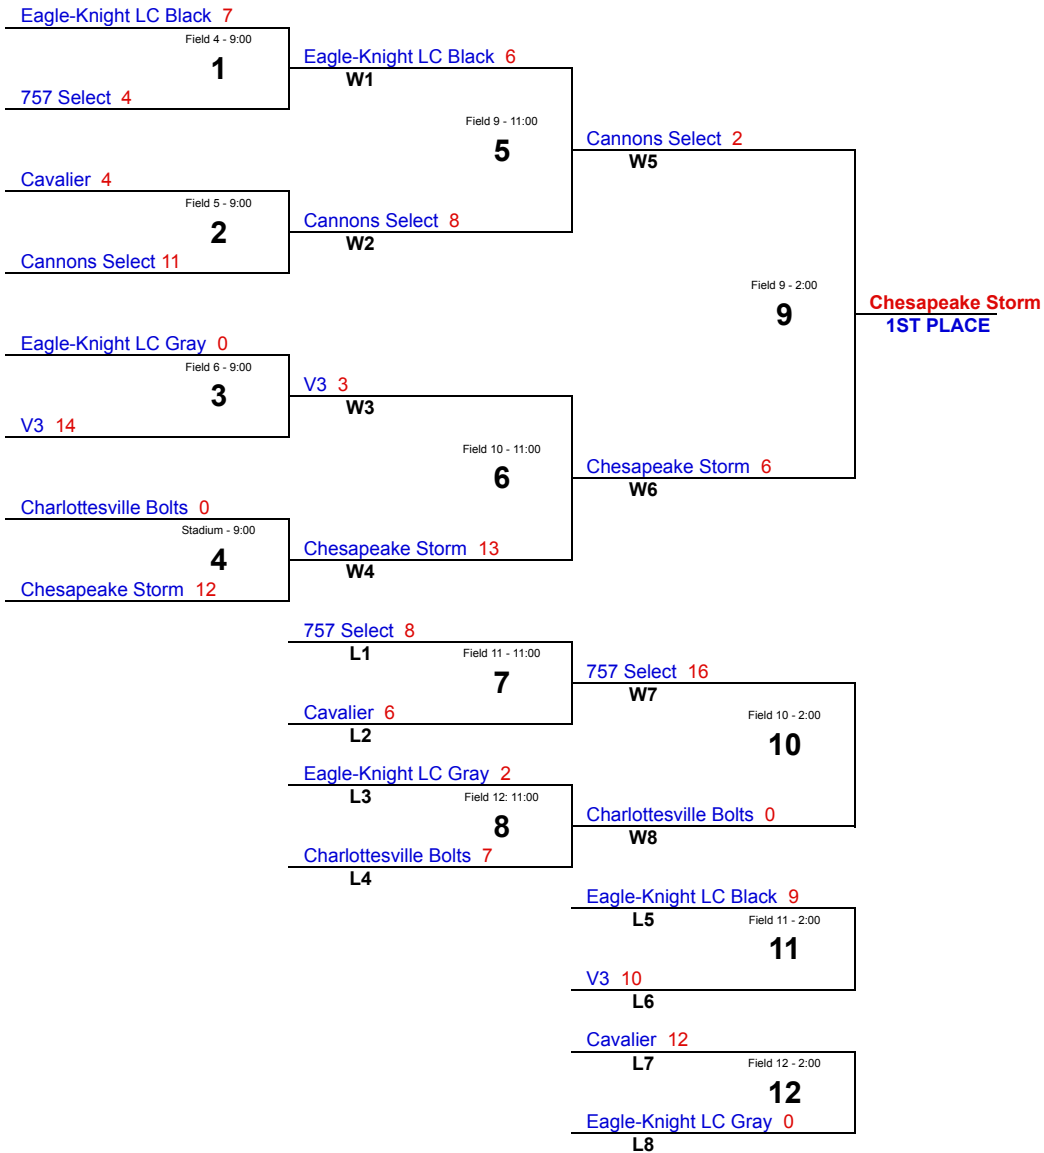

**2025 DIVISION**

**2024 DIVISION**

BattleLax 2	Field 6 - 2:00
L1	8
Triple Threat 11	
L4	

Eagle-Knight LC Gray 6	Field 2 - 9:00
1	
BattleLax 3	

Eagle-Knight LC Gray 1	Field 2 - 11:00
W1	3
C2C 8	

Triple Threat 2	Field 5 - 11:00
4	
Charlottesville Bolts 15	

Venom 8	Field 3 - 9:00
2	
Shamrocks White 4	

Venom 3	Field 6 - 11:00
W2	5
Saltwater White 7	

Code Generals 3	Field 7 - 11:00
6	
757 Select 10	

BattleLax 1	Field 8 - 11:00
L1	7
Shamrocks White 8	
L2	

C2C 4	Field 7 - 2:00
W3	9

Charlottesville Bolts 8	Field 7 - 2:00
W4	9

Saltwater White 6	Field 8 - 2:00
W5	10

757 Select 5	Field 8 - 2:00
W6	10

Shamrocks White 12	Field 7 - 3:00
L2	11
Code Generals 3	
L6	

Eagle-Knight LC Gray 6	Field 8 - 3:00
L3	12
Venom 4	
L5	