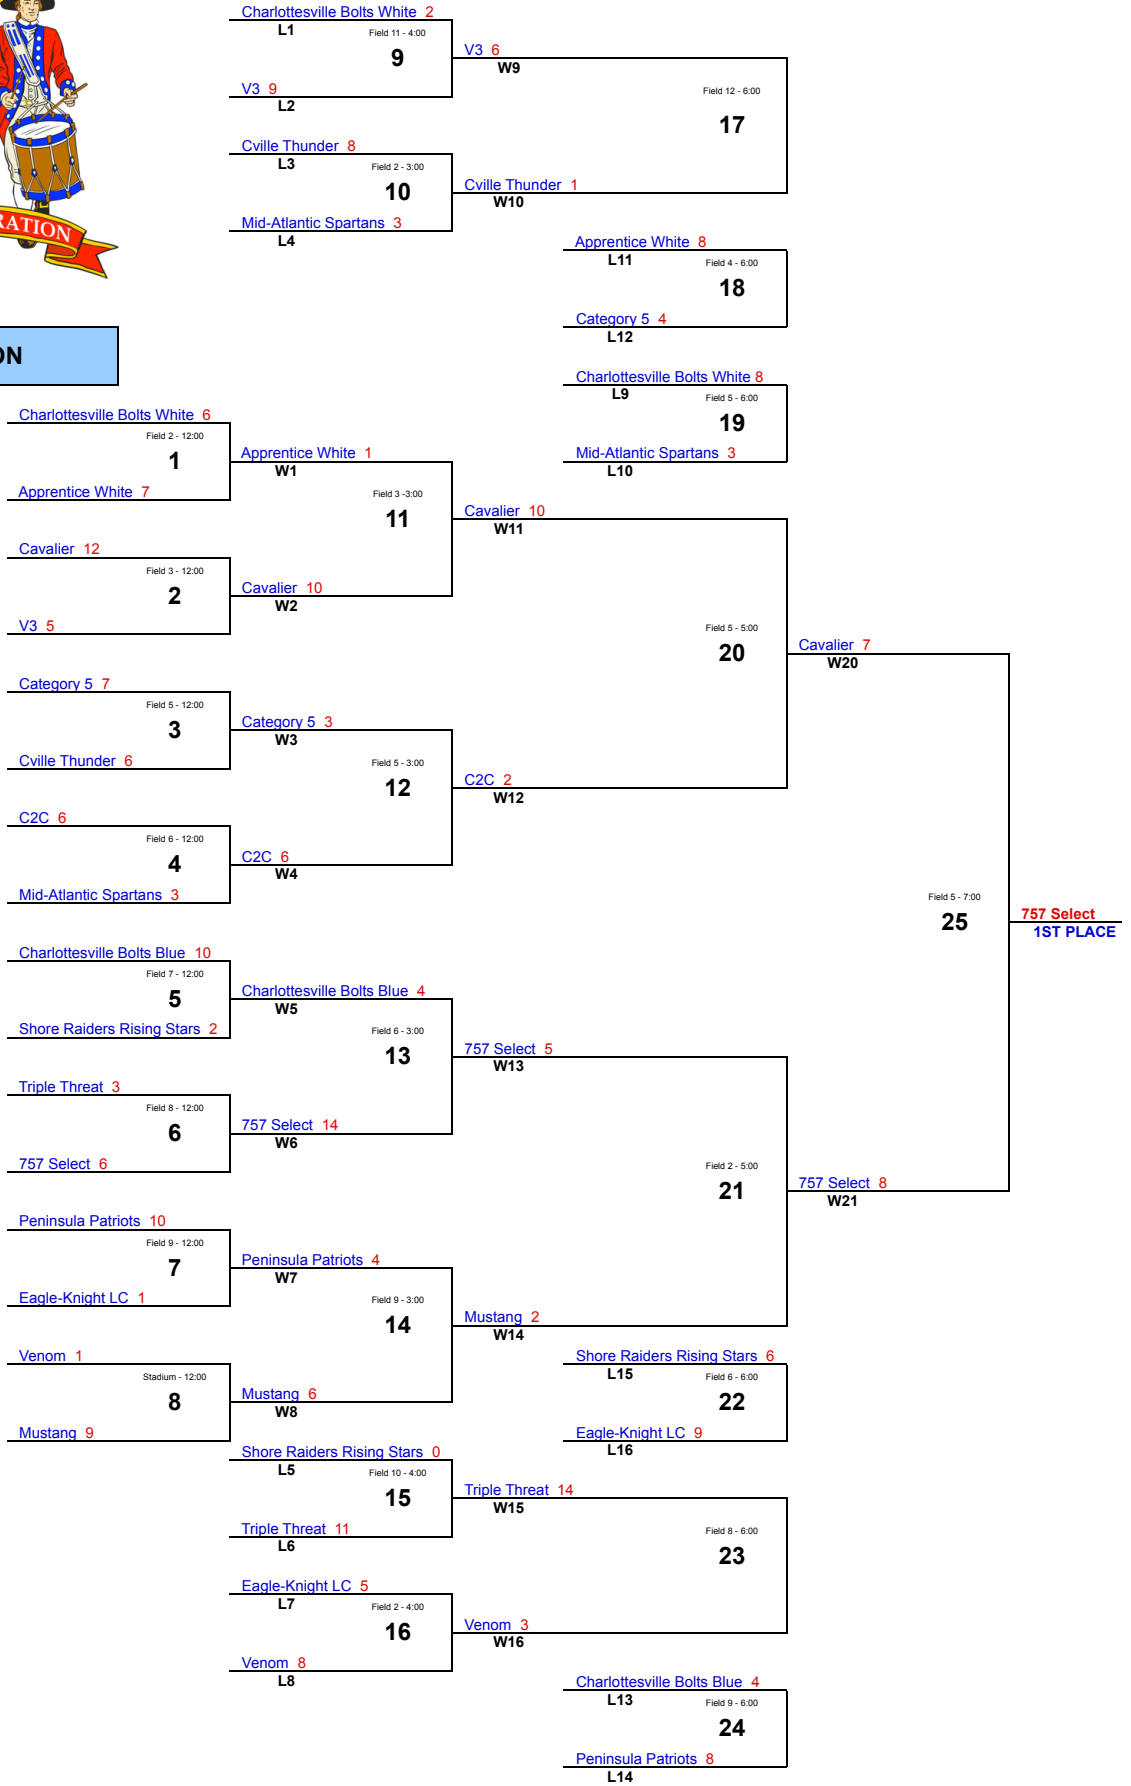

Charlottesville Bolts 8	Field 7 - 2:00
W4	9

Saltwater White 6	Field 8 - 2:00
W5	10

757 Select 5	Field 8 - 2:00
W6	10

Shamrocks White 12	Field 7 - 3:00
L2	11
Code Generals 3	
L6	

Eagle-Knight LC Gray 6	Field 8 - 3:00
L3	12
Venom 4	
L5	

Saltwater Blue 5  
 Field 6 - 8:00  
**2**  
 Shamrocks Green 2

Venom 5  
 Field 2 - 10:00  
**4**  
 Saltwater Blue 9

Shamrocks Green 8  
 Field 4 - 12:00  
**6**  
 Venom 5

V3 1  
 2nd CS, SS, V3 Field 2 - 2:00  
**8**  
 Shamrocks Green 11  
 2nd SB, SG, V

V3 5
L3 Field 3 - 2:00
<b>7</b>
WLC 10
L4

BattleLax 5
W5 Stadium - 4:00
<b>8</b>
Chesapeake Storm 7
W6

**Chesapeake Storm  
1ST PLACE**

Seminole Select 13
L2 Field 8 - 4:00
<b>9*</b>
V3 1
L3

Peninsula Patriots 7
L5 Field 7 - 4:00
<b>10*</b>
Shamrocks Green 3
L6

\*Should Game 10 be a rematch of Game 1, then L2 will play L6 in Game 9 and L5 will play L3 in Game 10

Seminole Select 3
L2 Field 7 - 6:00
<b>11</b>
WLC 1
L4

**2020 DIVISION**

**JV DIVISION**

**VARSITY DIVISION**