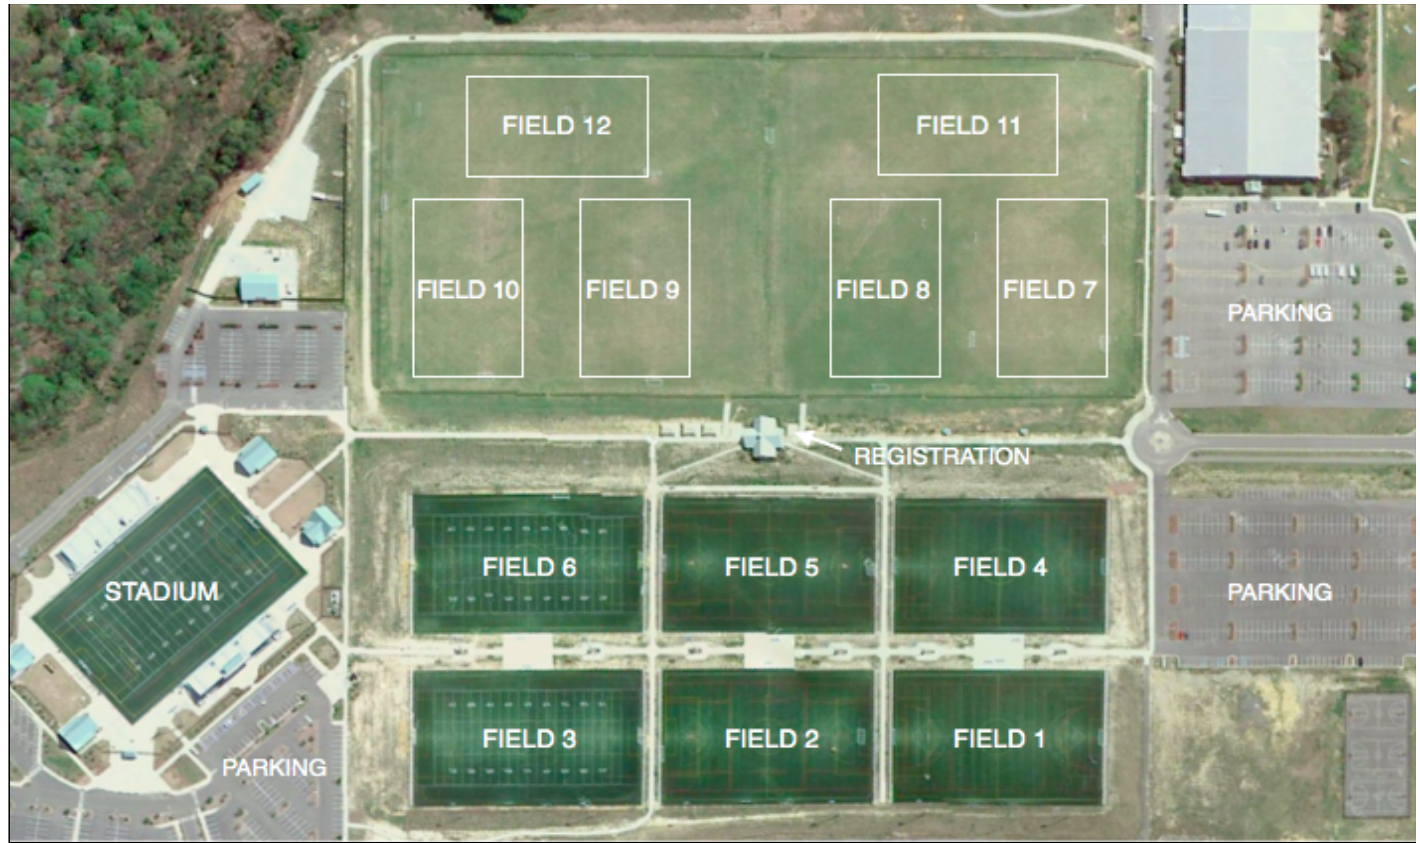

2016 FIELD MAP & SCHEDULE

Tournament Location:

4725 Stadium Road
Williamsburg, VA 23188

Facility Rules:

1. Pets must be leashed at all times and are not permitted within 50 feet of athletic fields or within any fenced athletic areas.
2. Tents are allowed, but only outside of fenced athletic areas.
3. Fields have minimal seating. Spectators are welcome to bring portable chairs. Chairs are not permitted on the synthetic turf fields.
4. Smoking is permitted outside of the fenced athletic fields. Smoking is prohibited within 50 feet of turf fields.